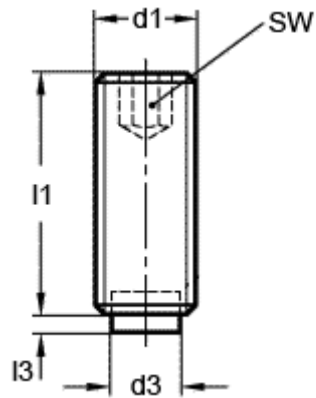

Article number: 209316371

Description: E+G Grub screw, st. steel
GN 913.5-M8-16-KU

Measures

d1 = M8
d3 = 5
l1 = 16.0
l3 = 1.6
SW = 4.0